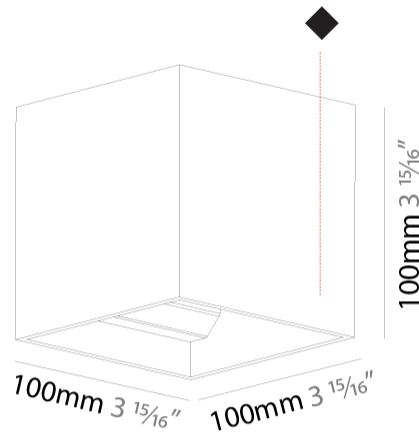

base number   Color   Finishes
Temperature   (Diamond)

1. To build a product code in our configurator select the specify button on the base model # product page
2. To build a manual product code on this datasheet choose from the options listed below in blue font and add the suffix to the base model #

GENERAL

Series: Dice
Subseries: Dice
Brand: Prolicht
Division: Architectural
Mounting Type: Surface
Mounting Location: Wall
Subcategory: Ambient

PHYSICAL

Shape: Cube
Length (mm): 100
Length (in): 3 ¹⁵/₁₆
Height (mm): 100
Depth (mm): 100
Height (in): 3 ¹⁵/₁₆
Depth (in): 3 ¹⁵/₁₆
Light Distribution: Direct / Indirect
Weight (kg): 0.647
Weight (lbs): 1.423

Fixture Finish: SSR / BKV / CWI / CRY / HAB / UFT / ITA / RUA / FTG / MYG / LOD / PUS / FRO / FUP / KIA / POP / BLS / SPG / MEY / GOH / GUM / CHC / COM / ABZ / JAG / OBR / MOS / ROR
Fixture Material: Aluminum

ELECTRICAL

Lamp Type: LED (Zhaga Standard)
Input Wattage (W): 7.7
Total Output Wattage (W): 7
Dimming: Non-Dimmable
Driver Included: Yes
Driver Location: Integrated
Driver Type: Constant Current
Driver Class: Class 2
Input Voltage (V): 120
Constant Current (MA): 350
Upon Request: Remote: 0-10Vdc Dimming / Phase Dimming @120Vac only / Non-dimming 120/277Vac

LED

Color Temperature (°K): 2700 / 3000 / 3500 / 4000
Max. Delivered Lumen (lm): 220 / 230 / 235 / 240
CRI: >90 CRI
Lamp Life (hrs): 50000

OPTICAL

RATINGS AND CERTIFICATIONS

Certified By: Certified for North American Standards
IP rating: IP20